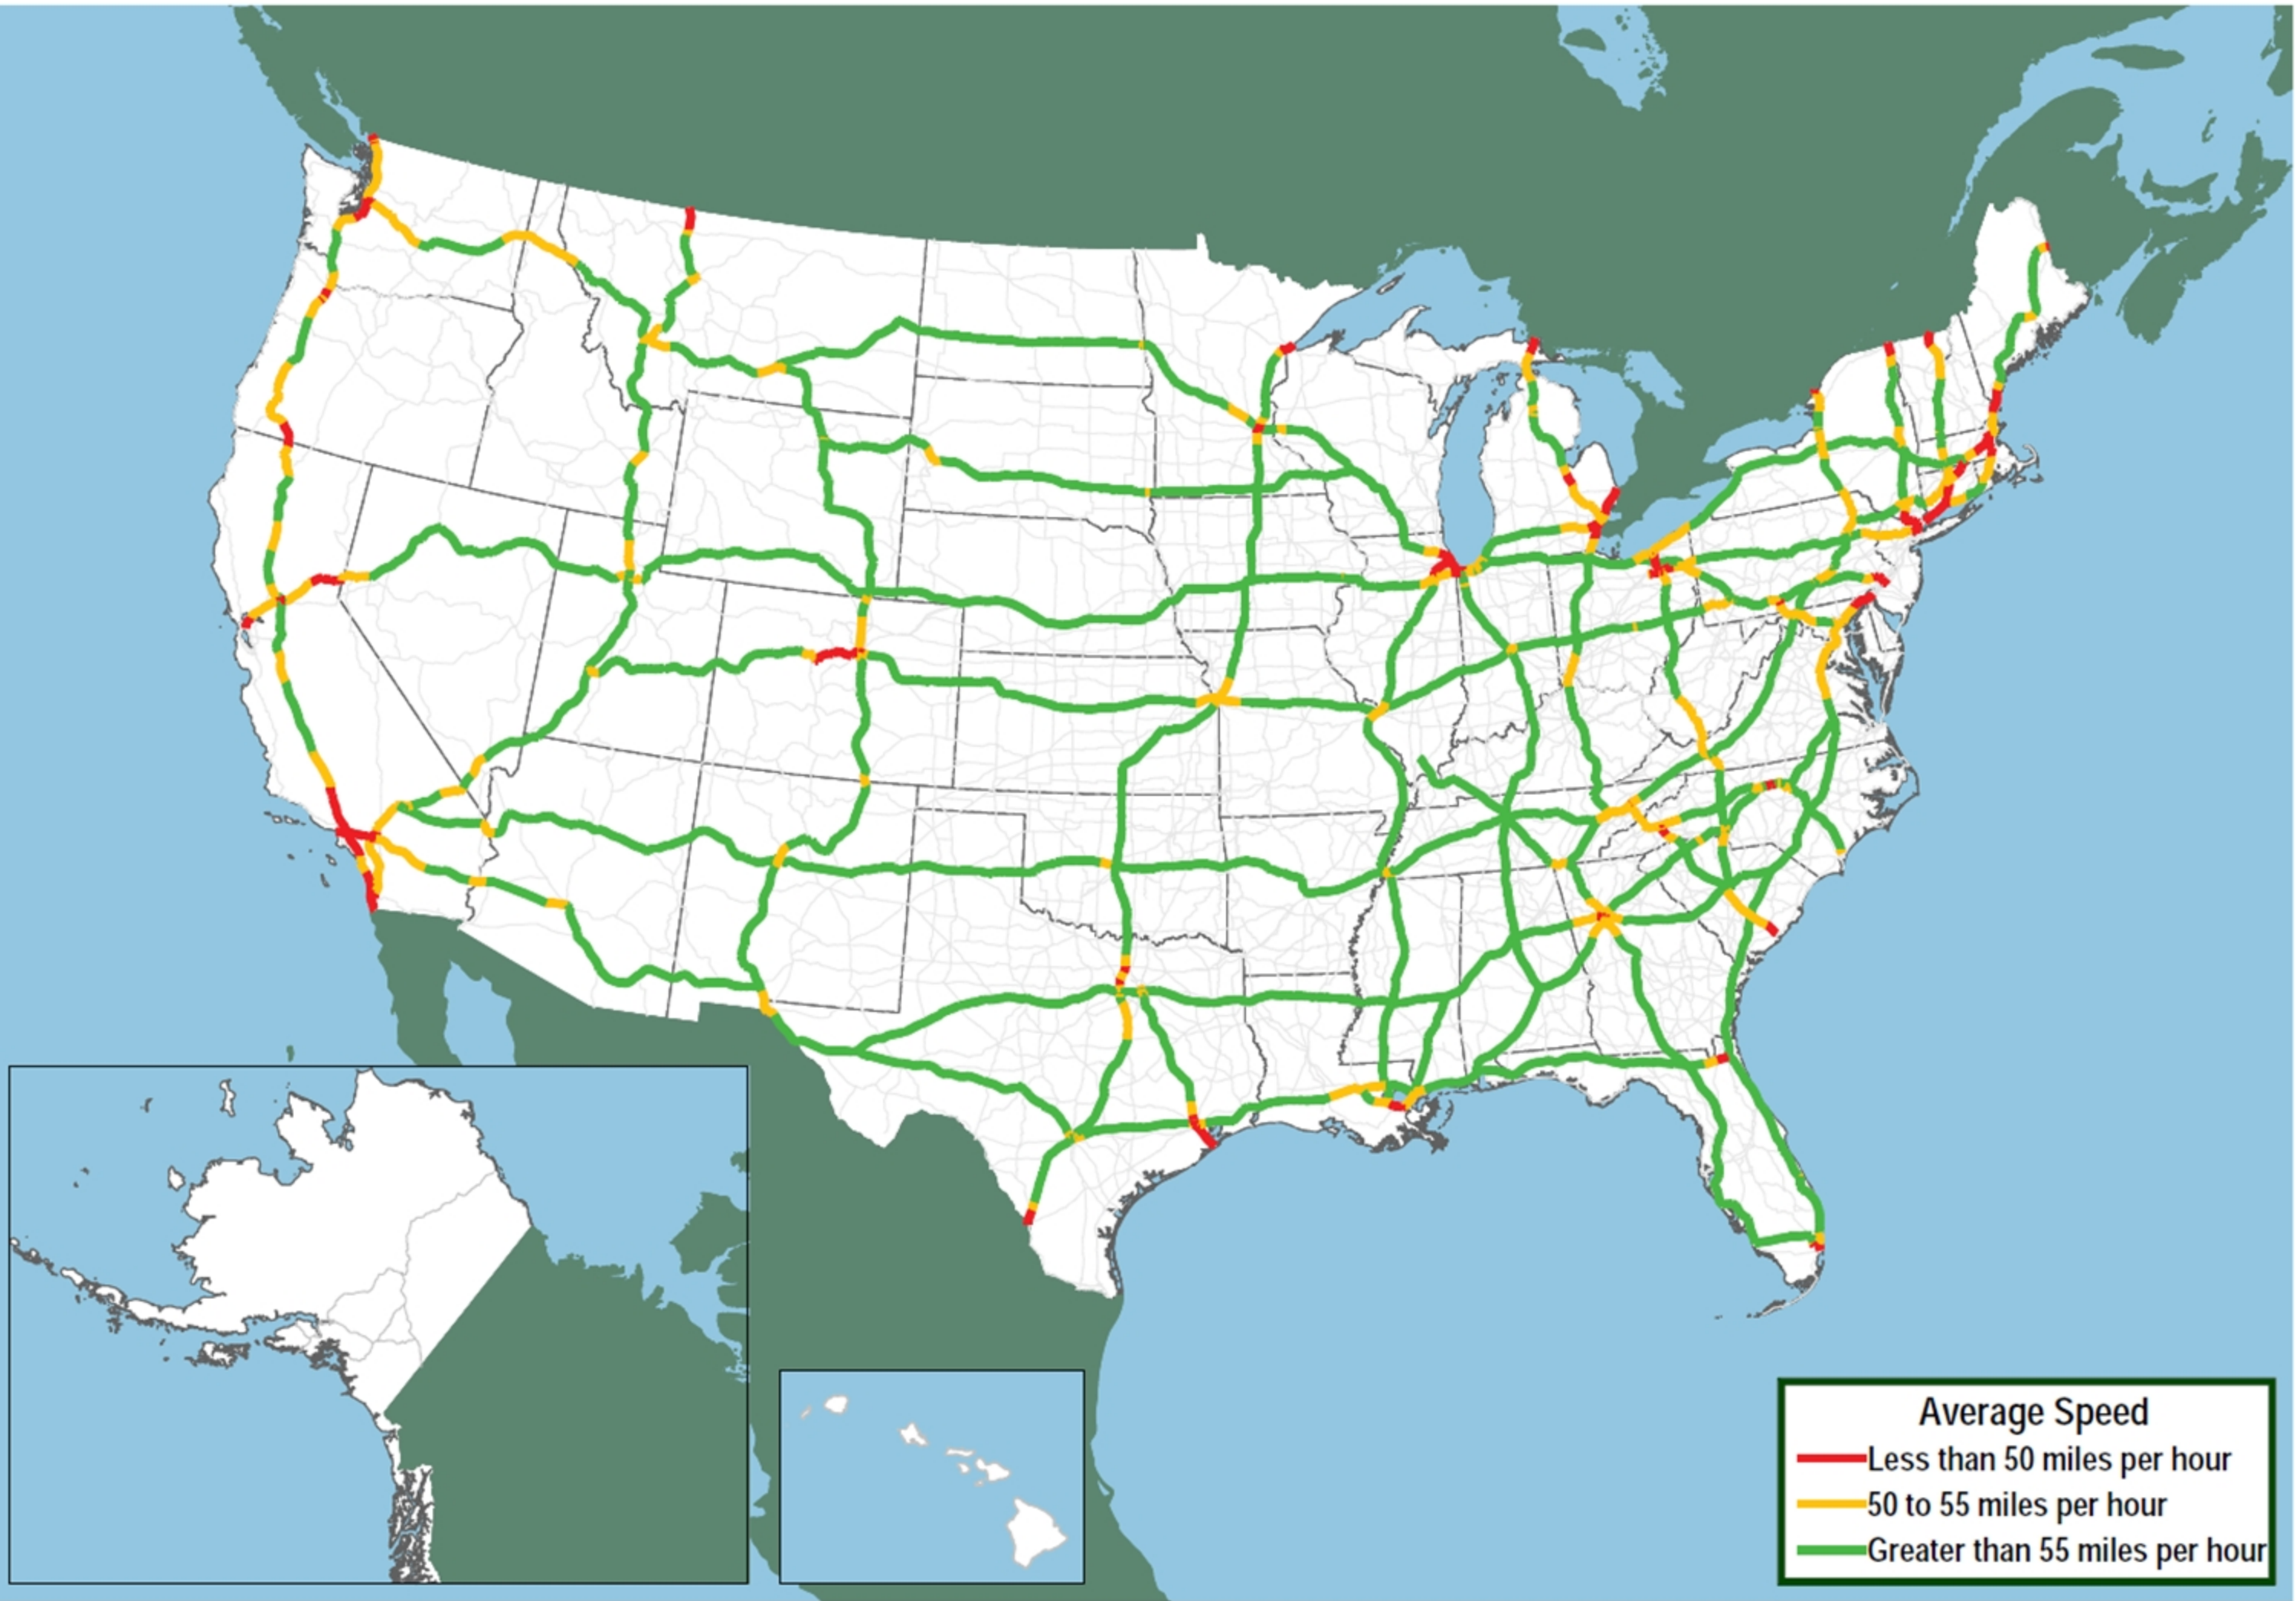

Average Truck Speeds on Selected Interstate Highways: 2010

Source: U.S. Department of Transportation, Federal Highway Administration, Office of Freight Management and Operations, Freight Performance Measurement Program, 2011.