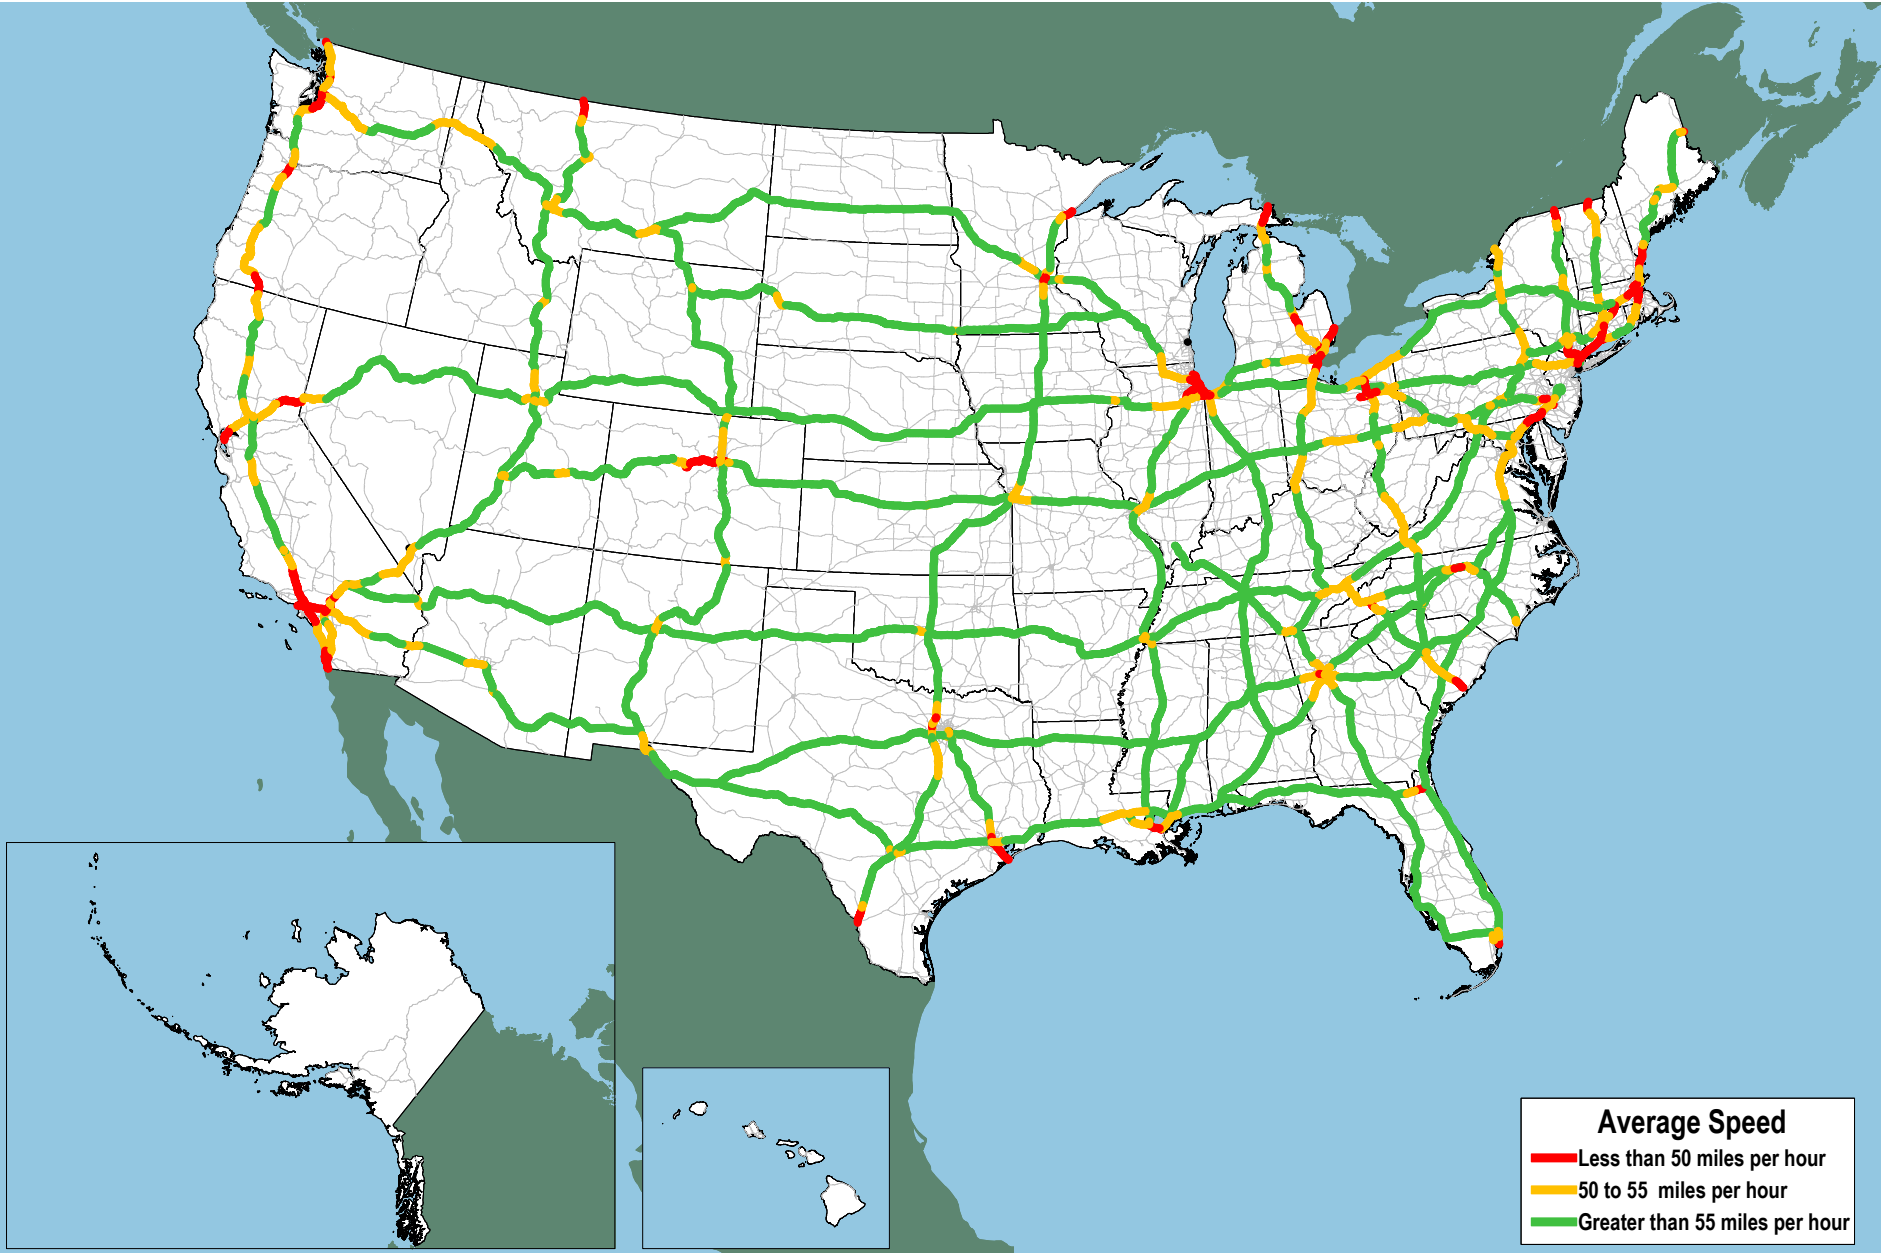

Average Truck Speeds on Selected Interstate Highways: 2009

Source: U.S. Department of Transportation, Federal Highway Administration, Office of Freight Management and Operations, Performance Measurement Program, 2010.